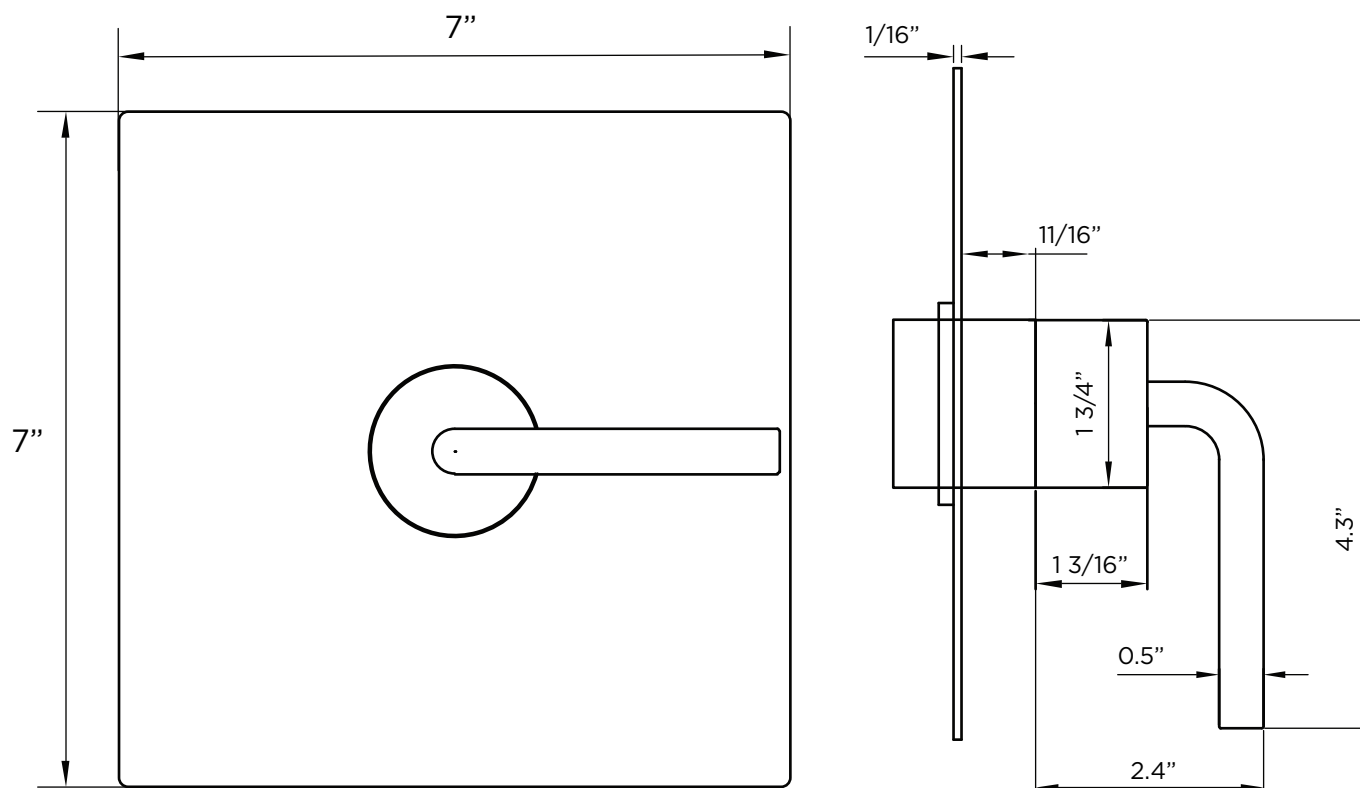

SPECIFICATIONS / TECHNICAL DATA

SHOWER TRIM

SQUARE | STANDARD

ATTENTION! Dimensions may vary by up to 3/8". It is highly recommended to pull all dimensions of actual model for installation and measuring purposes.